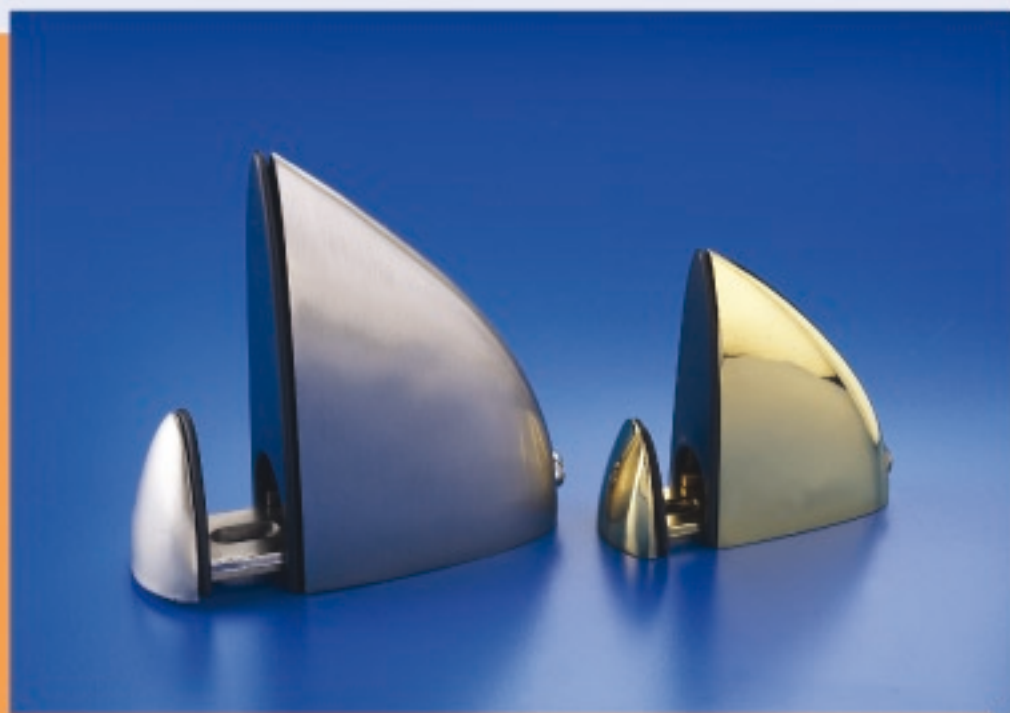

SOLE

Reggimensole 'Sole' in zama verniciate bianco, nero e argento in polveri epossidiche, cromo lucido, oro lucido, oro satinato, nichel satinato.

Disponibili in scatola, in confezione blister e skinpack.

Shelf-support 'Sole' in zamak varnished in white, black and silver through epoxy powders, shiny chrome, shiny gold, satined gold and satined nickel. Available in cartons, blister and skinpack.

CODICE / CODE: